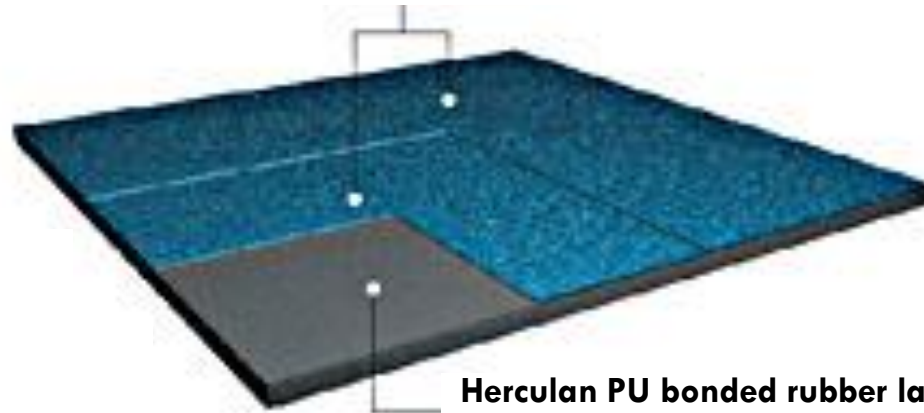

DATRA INTERNUSA

The Passion for Quality

1

Product Build-up

Herculon SC Structured Spray Coat

Two layered, water permeable all weather surface
Made of structural sprayed Herculon SC dan EPDM Granules

Herculon PU bonded rubber layer (13 mm)

In-situ installed, Herculon RBN bonded rubber layer